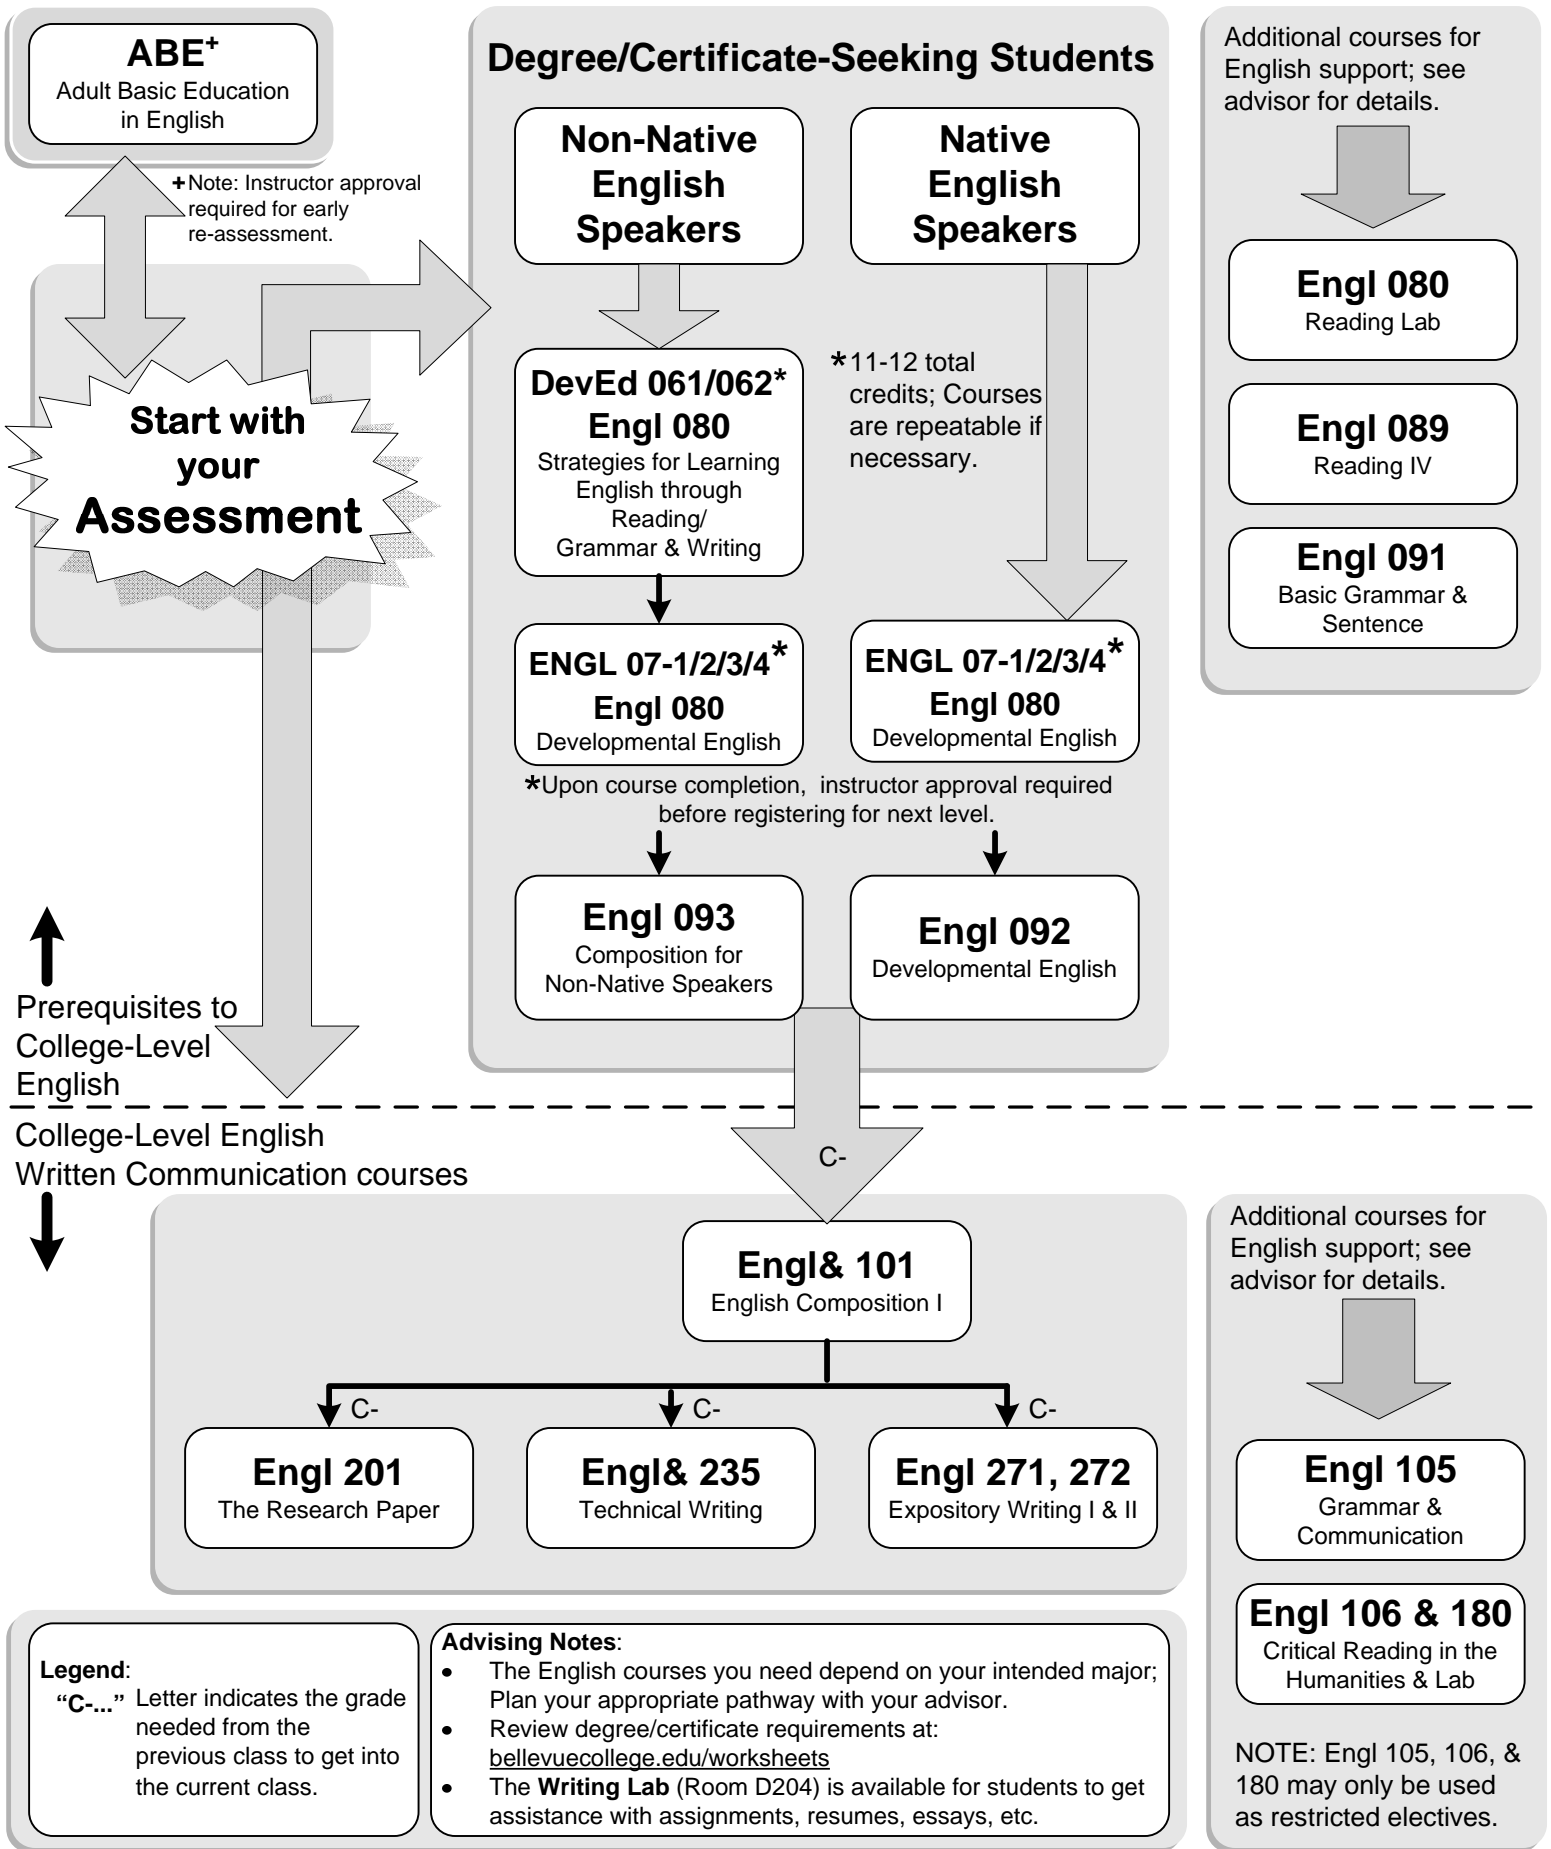

# Mathematics and Statistics

# Written Communication & English Courses

**Legend:**  
"C-..." Letter indicates the grade needed from the previous class to get into the current class.

- Advising Notes:**
- The English courses you need depend on your intended major; Plan your appropriate pathway with your advisor.
  - Review degree/certificate requirements at: [bellevuecollege.edu/worksheets](http://bellevuecollege.edu/worksheets)
  - The **Writing Lab** (Room D204) is available for students to get assistance with assignments, resumes, essays, etc.