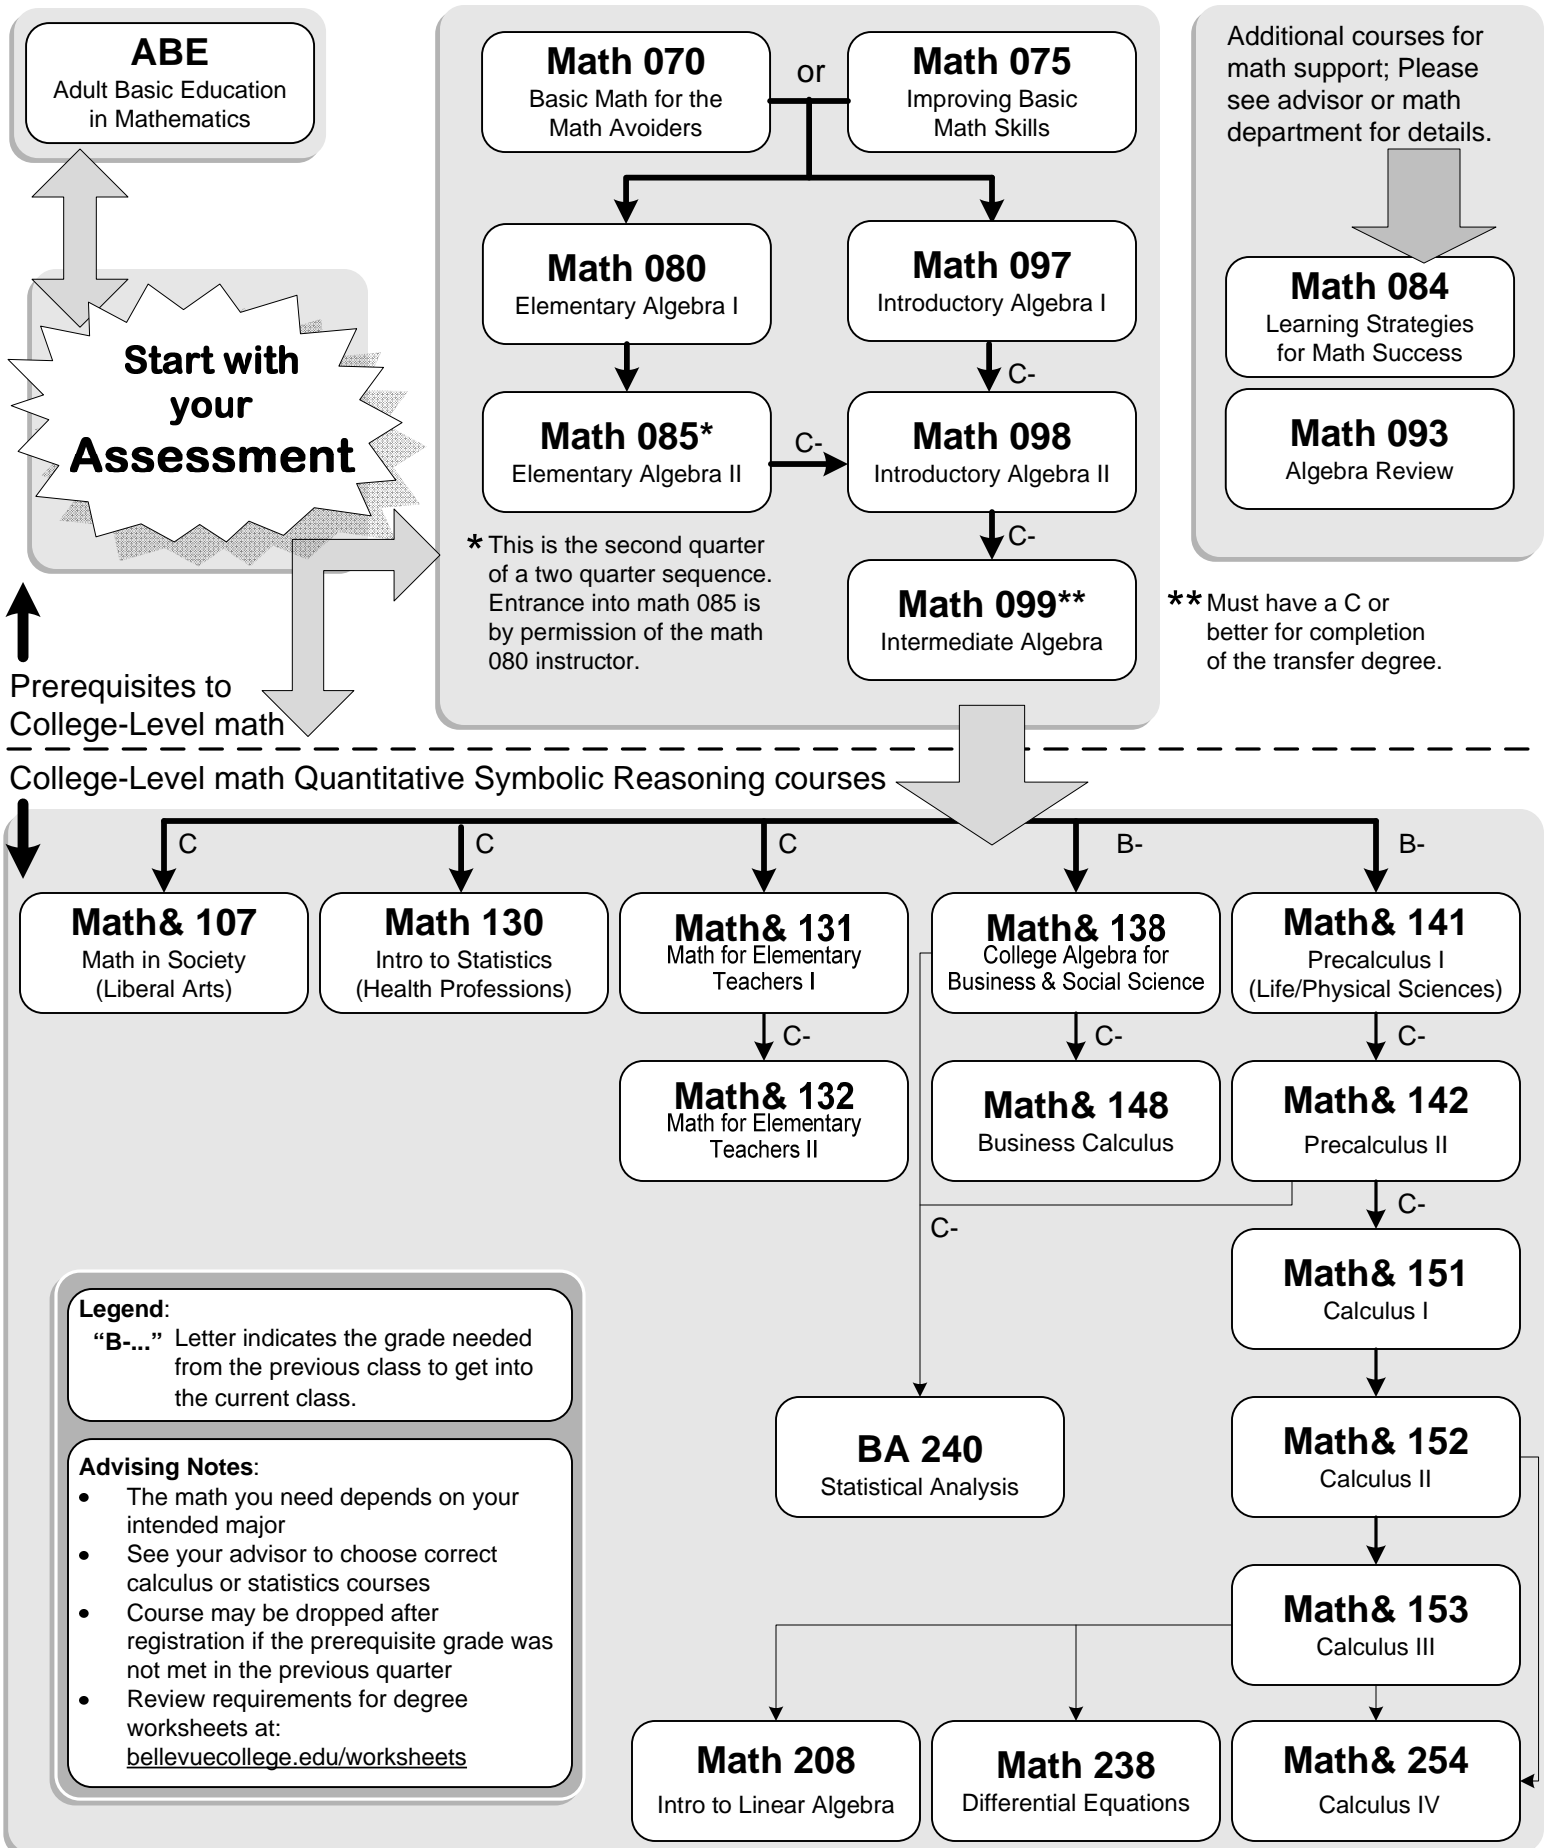

# Mathematics and Statistics

# Written Communication & English Courses

**Legend:**  
"C-..." Letter indicates the grade needed from the previous class to get into the current class.

- Advising Notes:**
- The English courses you need depend on your intended major; Plan your appropriate pathway with your advisor.
  - Review degree/certificate requirements at: [bellevuecollege.edu/worksheets](http://bellevuecollege.edu/worksheets)
  - The **Writing Lab** (Room D204) is available for students to get assistance with assignments, resumes, essays, etc.